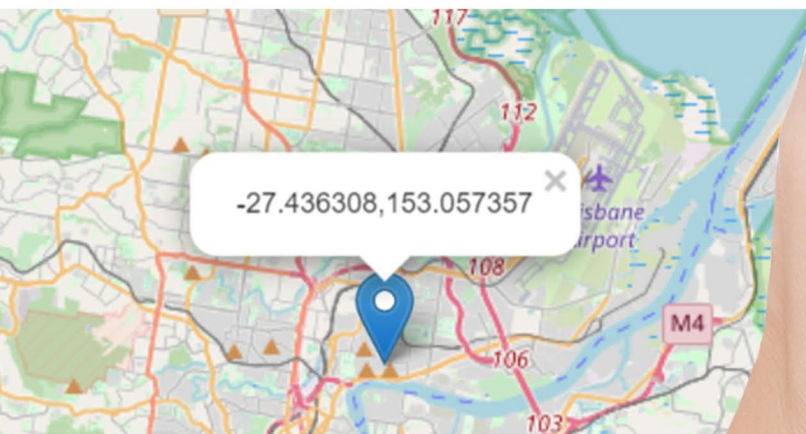

# All our Smoke Alarm Certificates now include photographs

**Certificates also include Alarm GPS co-ordinates.**

**Make the switch today!**

1300 766 532 | 1300smokealarms.com.au