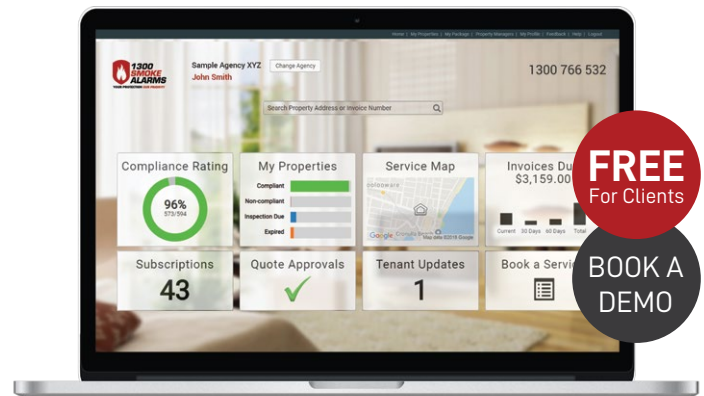

CERTIFICATES NOW INCLUDE PHOTOGRAPHS

As part of our service we provide photographic evidence of all smoke alarms to ensure your complete protection.

Compliance has never been **EASIER!**

Certificates also include Alarm GPS co-ordinates.

AGENT DASHBOARD FOR TRACKING COMPLIANCE

This will revolutionise the way you manage risk. At your fingers tips 24/7.

Main dashboard data

- Agency rating
- Property breakdown
- Map of all properties
- Invoices due
- Annual subscriptions due
- Quotes approvals required
- Tenant issues/updates
- Book a service

Individual property search

- Search by address
- Search by invoice
- View entire compliance history

Now it's **VISUAL!**

Simple and easy to track
Your compliance is now **CLOUD BASED!**

OUR SMOKE ALARM PARTNERS